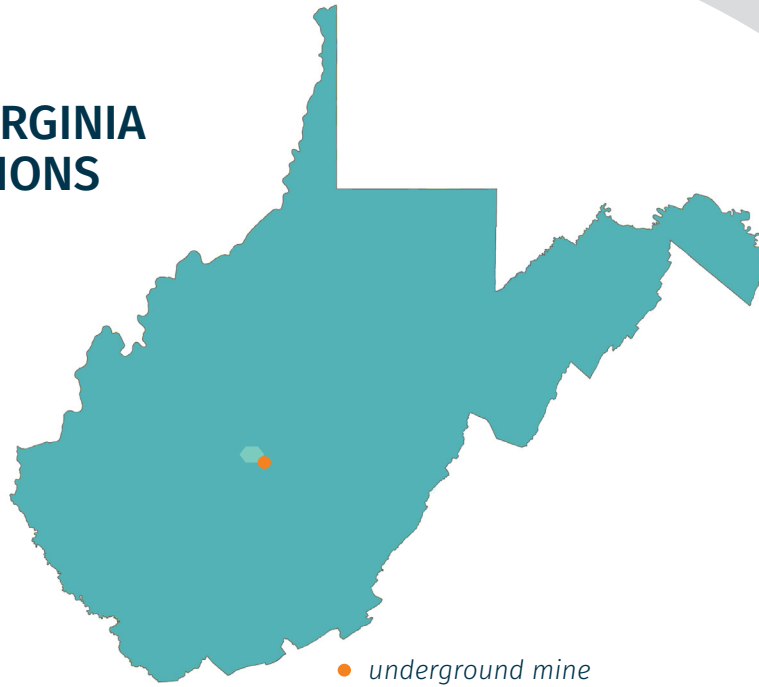

# 2017 WEST VIRGINIA OPERATIONS

● underground mine

## ACTIVE MINES 1

Jerry Fork Eagle ●  
(Nicholas County)